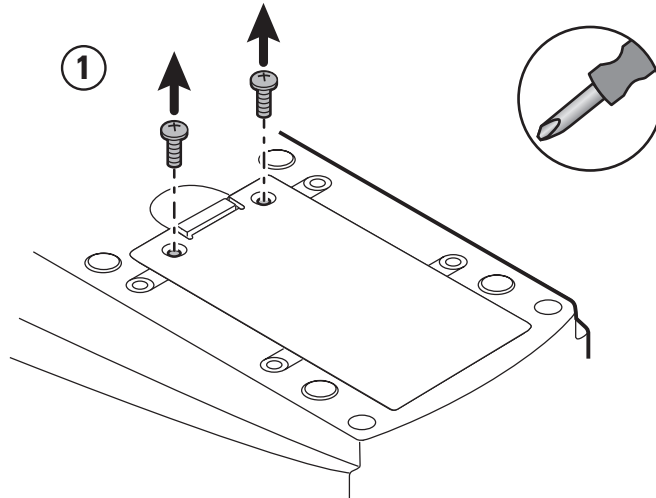

ProBP 2400 High Capacity Battery Installation

Mat. 723654, 80020375 Ver. A
©2015, Welch Allyn, Inc.
www.welchallyn.com

Welch Allyn Technical Support
(www.welchallyn.com/support)

1

1

2

2

1